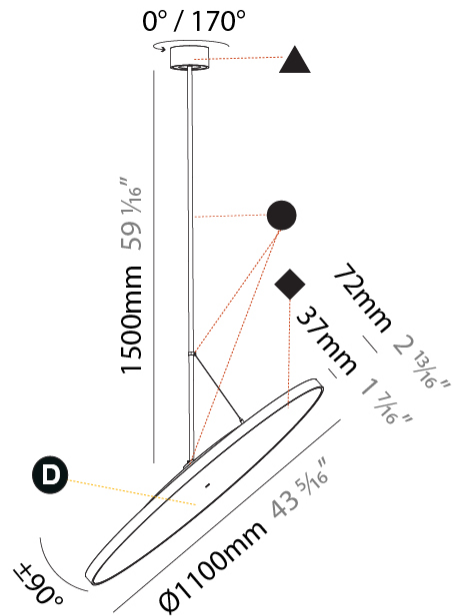

GENERAL

Series: Sign Diva Flex
 Subseries: Sign Diva Flex
 Brand: Prolicht
 Division: Architectural
 Mounting Type: Suspension
 Mounting Location: Ceiling
 Subcategory: Pendant

PHYSICAL

Shape: Round
 Diameter (mm): 1100
 Diameter (in): 43 ⁵/₁₆
 Height (mm): 1620
 Height (in): 63 ³/₄
 Light Distribution: Adjustable / Direct
 Weight (kg): 15.3
 Weight (lbs): 33.66
 Diffuser: PMMA - Opal / Micro-Prism / Sparkling Secret / Vintage Industrial
 Fixture Finish: SSR / BKV / CWI / CRY / HAB / UFT / ITA / RUA / FTG / MYG / LOD / PUS / FRO / FUP / KIA / POP / BLS / SPG / MEY / GOH / GUM / CHC / COM / ABZ / JAG / OBR / MOS / ROR
 Fixture Material: Extruded Aluminum / Steel

Adjustability: Rotational 170°; Tilt 90°

RATINGS AND CERTIFICATIONS

Certified By: Certified for North American Standards
 IP rating: IP20

SIGN DIVA FLEX SUSPENSION

A30860-

PROJECT	_____
TYPE	_____
SPECIFIER	_____
QUANTITY	_____
DATE	_____

GENERAL

Series: Sign Diva Flex
 Subseries: Sign Diva Flex Korona
 Brand: Prolicht
 Division: Architectural
 Mounting Type: Suspension
 Mounting Location: Ceiling
 Subcategory: Pendant

PHYSICAL

Diameter (mm): 1100
 Diameter (in): 43 ⁵/₁₆
 Height (mm): 870
 Height (in): 34 ¹/₄
 Light Distribution: Adjustable / Direct
 Weight (kg): 15.3
 Weight (lbs): 33.66
 Diffuser: PMMA - Opal / Micro-Prism / Sparkling Secret / Vintage Industrial
 Fixture Finish: SSR / BKV / CWI / CRY / HAB / UFT / ITA / RUA / FTG / MYG / LOD / PUS / FRO / FUP / KIA / POP / BLS / SPG / MEY / GOH / GUM / CHC / COM / ABZ / JAG / OBR / MOS / ROR
 Fixture Material: Extruded Aluminum / Steel