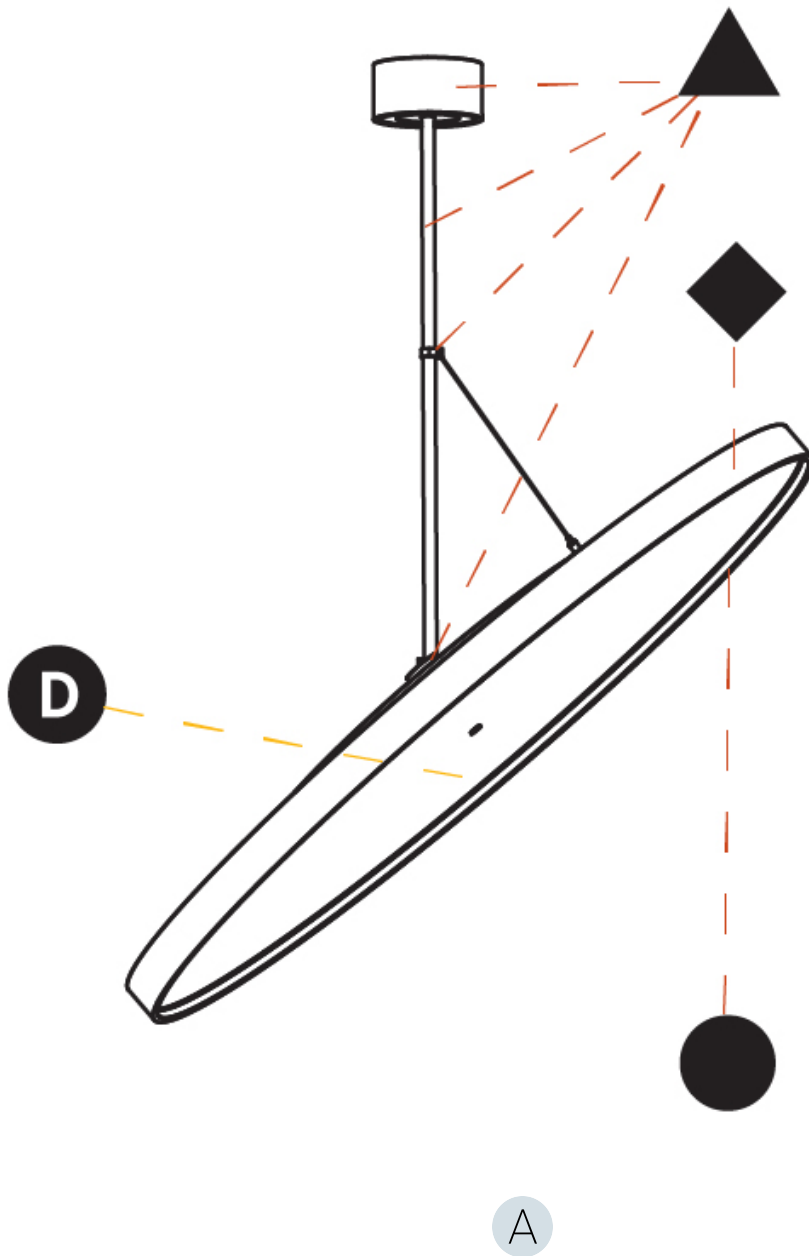

Adjustability: Rotational 170°; Tilt 90°

RATINGS AND CERTIFICATIONS

Certified By: Certified for North American Standards
 IP rating: IP20

SIGN DIVA FLEX KORONA SUSPENSION

A30869-

PROJECT	_____
TYPE	_____
SPECIFIER	_____
QUANTITY	_____
DATE	_____