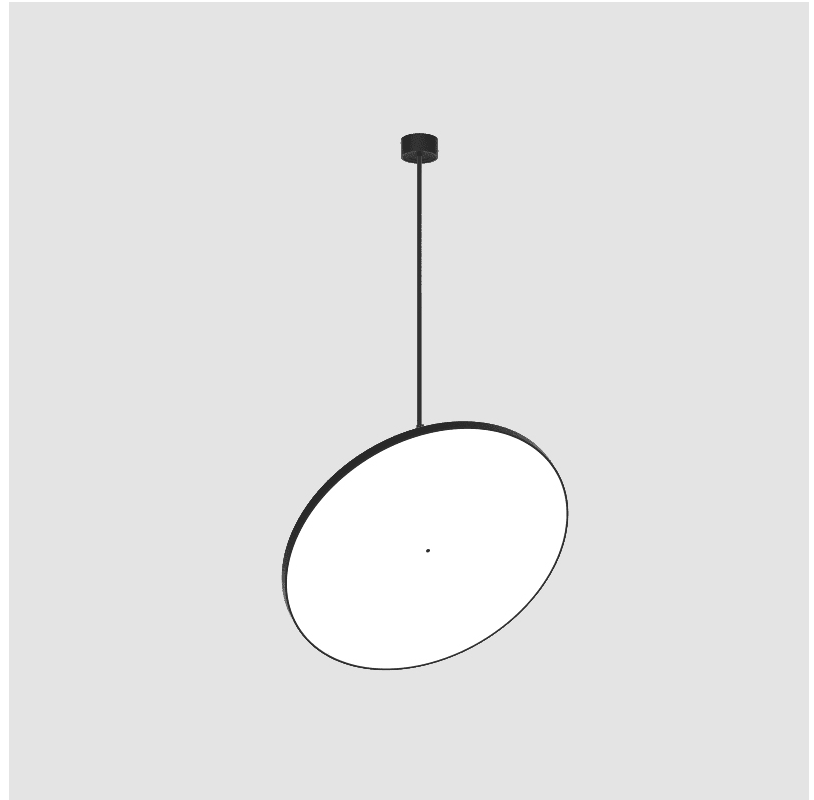

SIGN DIVA FLEX SUSPENSION

A30860-

base number LED Dimming Color Temperature Finishes (Diamond) Finishes (Triangle) Finishes (Circle) Diffuser

- To build a product code in our configurator select the specify button on the base model # product page
- To build a manual product code on this datasheet choose from the options listed below in blue font and add the suffix to the base model #

GENERAL

Series: Sign Diva Flex
 Subseries: Sign Diva Flex
 Brand: Prolicht
 Division: Architectural
 Mounting Type: Suspension
 Mounting Location: Ceiling
 Subcategory: Pendant

PHYSICAL

Shape: Round
 Diameter (mm): 1100
 Diameter (in): 43 ⁵/₁₆
 Height (mm): 1620
 Height (in): 63 ³/₄
 Light Distribution: Adjustable / Direct
 Weight (kg): 15.3
 Weight (lbs): 33.66
 Diffuser: PMMA - Opal / Micro-Prism / Sparkling Secret / Vintage Industrial
 Fixture Finish: SSR / BKV / CWI / CRY / HAB / UFT / ITA / RUA / FTG / MYG / LOD / PUS / FRO / FUP / KIA / POP / BLS / SPG / MEY / GOH / GUM / CHC / COM / ABZ / JAG / OBR / MOS / ROR
 Fixture Material: Extruded Aluminum / Steel

Adjustability: Rotational 170°; Tilt 90°

RATINGS AND CERTIFICATIONS

Certified By: Certified for North American Standards
 IP rating: IP20

SIGN DIVA FLEX SUSPENSION

A30860-

PROJECT	_____
TYPE	_____
SPECIFIER	_____
QUANTITY	_____
DATE	_____

GENERAL

Series: Sign Diva Flex
 Subseries: Sign Diva Flex Korona
 Brand: Prolicht
 Division: Architectural
 Mounting Type: Suspension
 Mounting Location: Ceiling
 Subcategory: Pendant

PHYSICAL

Diameter (mm): 1100
 Diameter (in): 43 ⁵/₁₆
 Height (mm): 870
 Height (in): 34 ¹/₄
 Light Distribution: Adjustable / Direct
 Weight (kg): 15.3
 Weight (lbs): 33.66
 Diffuser: PMMA - Opal / Micro-Prism / Sparkling Secret / Vintage Industrial
 Fixture Finish: SSR / BKV / CWI / CRY / HAB / UFT / ITA / RUA / FTG / MYG / LOD / PUS / FRO / FUP / KIA / POP / BLS / SPG / MEY / GOH / GUM / CHC / COM / ABZ / JAG / OBR / MOS / ROR
 Fixture Material: Extruded Aluminum / Steel