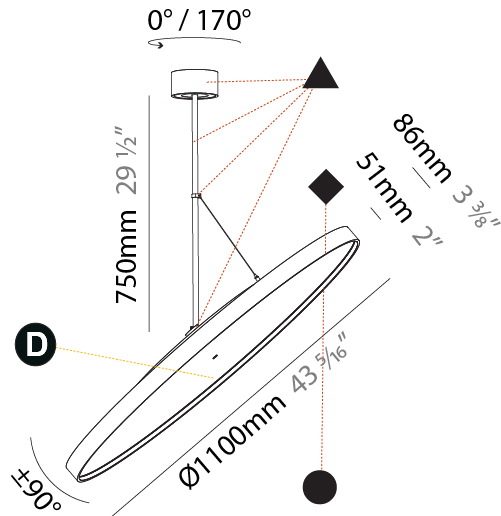

GENERAL

Series: Sign Diva Flex
 Subseries: Sign Diva Flex
 Brand: Prolicht
 Division: Architectural
 Mounting Type: Suspension
 Mounting Location: Ceiling
 Subcategory: Pendant

PHYSICAL

Shape: Round
 Diameter (mm): 1100
 Diameter (in): 43 ⁵/₁₆
 Height (mm): 1620
 Height (in): 63 ³/₄
 Light Distribution: Adjustable / Direct
 Weight (kg): 15.3
 Weight (lbs): 33.66
 Diffuser: PMMA - Opal / Micro-Prism / Sparkling Secret / Vintage Industrial
 Fixture Finish: SSR / BKV / CWI / CRY / HAB / UFT / ITA / RUA / FTG / MYG / LOD / PUS / FRO / FUP / KIA / POP / BLS / SPG / MEY / GOH / GUM / CHC / COM / ABZ / JAG / OBR / MOS / ROR
 Fixture Material: Extruded Aluminum / Steel

GENERAL

Series: Sign Diva Flex
 Subseries: Sign Diva Flex Korona
 Brand: Prolicht
 Division: Architectural
 Mounting Type: Suspension
 Mounting Location: Ceiling
 Subcategory: Pendant

PHYSICAL

Diameter (mm): 1100
 Diameter (in): 43 ⁵/₁₆
 Height (mm): 870
 Height (in): 34 ¹/₄
 Light Distribution: Adjustable / Direct
 Weight (kg): 15.3
 Weight (lbs): 33.66
 Diffuser: PMMA - Opal / Micro-Prism / Sparkling Secret / Vintage Industrial
 Fixture Finish: SSR / BKV / CWI / CRY / HAB / UFT / ITA / RUA / FTG / MYG / LOD / PUS / FRO / FUP / KIA / POP / BLS / SPG / MEY / GOH / GUM / CHC / COM / ABZ / JAG / OBR / MOS / ROR
 Fixture Material: Extruded Aluminum / Steel

Adjustability: Rotational 170°; Tilt 90°

RATINGS AND CERTIFICATIONS

Certified By: Certified for North American Standards
 IP rating: IP20

SIGN DIVA FLEX KORONA SUSPENSION

A30869-

PROJECT	_____
TYPE	_____
SPECIFIER	_____
QUANTITY	_____
DATE	_____